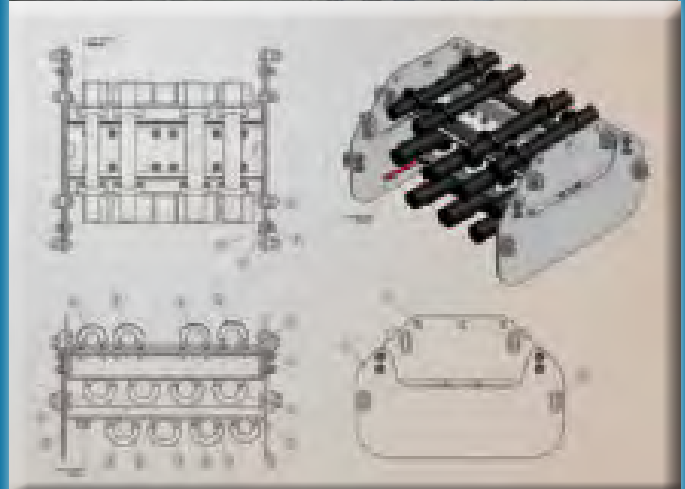

LEERS

Rope Ladder Style Service Loops

We manufacture Rope ladder style service loop assemblies in custom configurations. We have over 20 years' experience in ladder style service loops.

These ladder style supports can be used for all types of cable including power, control and fiber optic, as well as hydraulic and pneumatic hoses. Our inventory, expedited production schedule and inhouse manufacturing help us with rapid response fast delivery to critical requirements.

- National PS2 service loops
- LeTourneau DDTD service loops
- Can be custom built to accommodate any top drive application

Drag Chain Service Loops

- Rebuild existing drag chain to customer specification
- Custom drag chain engineering for new applications

Free Hanging Cable Service loops

- Cable assemblies for all applications.
- Fiber optic service loops

Louisiana Electric Resource & Supply

4903-B W. Sam Houston Pkwy N., Houston, TX 77041
Email: sales@lers.com