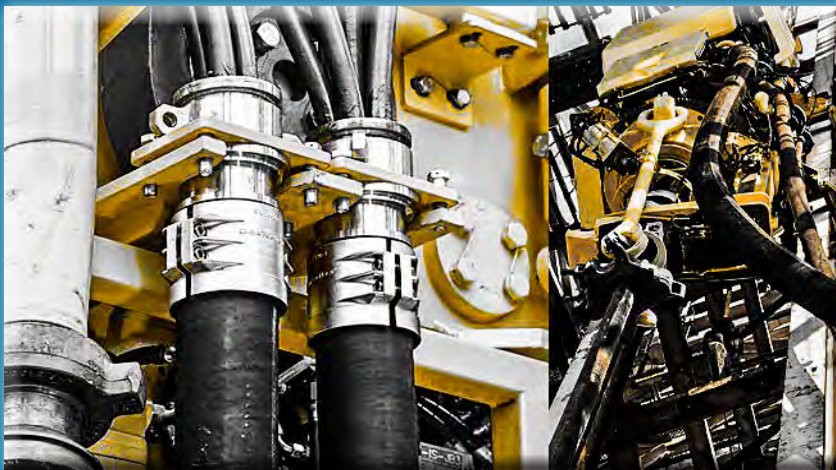

LEERS

Louisiana Electric Manufactures Service Loops for all makes and models of Top Drives and Power Swivels. Since 1981 Drilling Contractors have regarded Louisiana Electric as a leader in the field of rig electrical systems.

We understand that service loops are critical to your drilling operation. Our Service Loops are manufactured in our facility in Oklaahoma Texas to the highest quality standards. As a company deeply rooted in the oilfield we know the importance of reducing lead times and meeting deadlines. With parts, components and assemblies in stock we offer short lead times and quick deliveries. Trust *LEERS* for all of your service loop and other electrical requirements.

ENCASED SERVICE LOOPS

LEERS manufactures and assembles a wide variety of encased service loops of all make and models including but not limited to: VARCO, Canrig, National, Tesco, Bentec, LeTourneau, BPM, AKER for the drill rig industry.

- -Composite Power & Control
- -Instrumentation
- -Fiber Optic Assemblies
- -Hydraulic loops
- -Quick disconnects

Louisiana Electric Resource & Supply

4903-B W. Sam Houston Pkwy N., Houston, TX 77041
Email: sales@lers.com